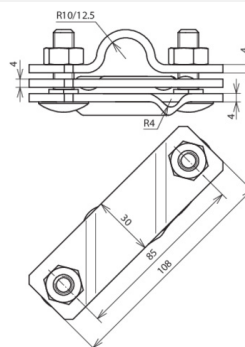

AS S TE 20 7.10 FL40 V4A (620 915)

Figure without obligation

Type	AS S TE 20 7.10 FL40 V4A
Part No.	620 915
Material	StSt (V4A)
Clamping range Rd / Fl	7-10 / -40 mm
Clamping range (stranded / cable)	35-95 mm ²
Type for earth rods	Ø20 mm
Screw	☛ M10 x 35 mm
Material of screw / nut	StSt (V4A)
Material No.	1.4571 / 1.4404 / 1.4401
Short-circuit current (a.c. 50 Hz / d.c.) (1 s; ≤ 300 °C)	7.3 kA
Standard	EN 62561-1
Weight	298 g
Customs tariff number (Comb. Nomenclature EU)	85389099
GTIN	4013364026629
PU	20 pc(s)

We reserve the right to introduce changes in performance, configuration and technology, dimensions, weights and materials in the course of technical progress. The figures are shown without obligation.