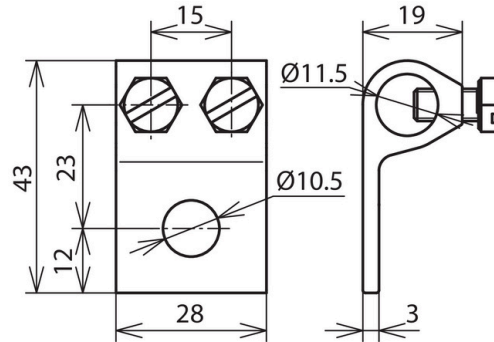

KS 7.10 B10.5 AL (347 205)

Figure without obligation

| Type | KS 7.10 B10.5 AL |
|---|------------------|
| Part No. | 347 205 |
| Clamping range Rd | 7-10 mm |
| Material | Al |
| Fixing hole Ø | 10.5 mm |
| Screw | ↕ M6 x 12 mm |
| Material of screw | StSt |
| Standard | EN 62561-1 |
| Weight | 25 g |
| Customs tariff number (Comb. Nomenclature EU) | 85389099 |
| GTIN | 4013364136601 |
| PU | 100 pc(s) |